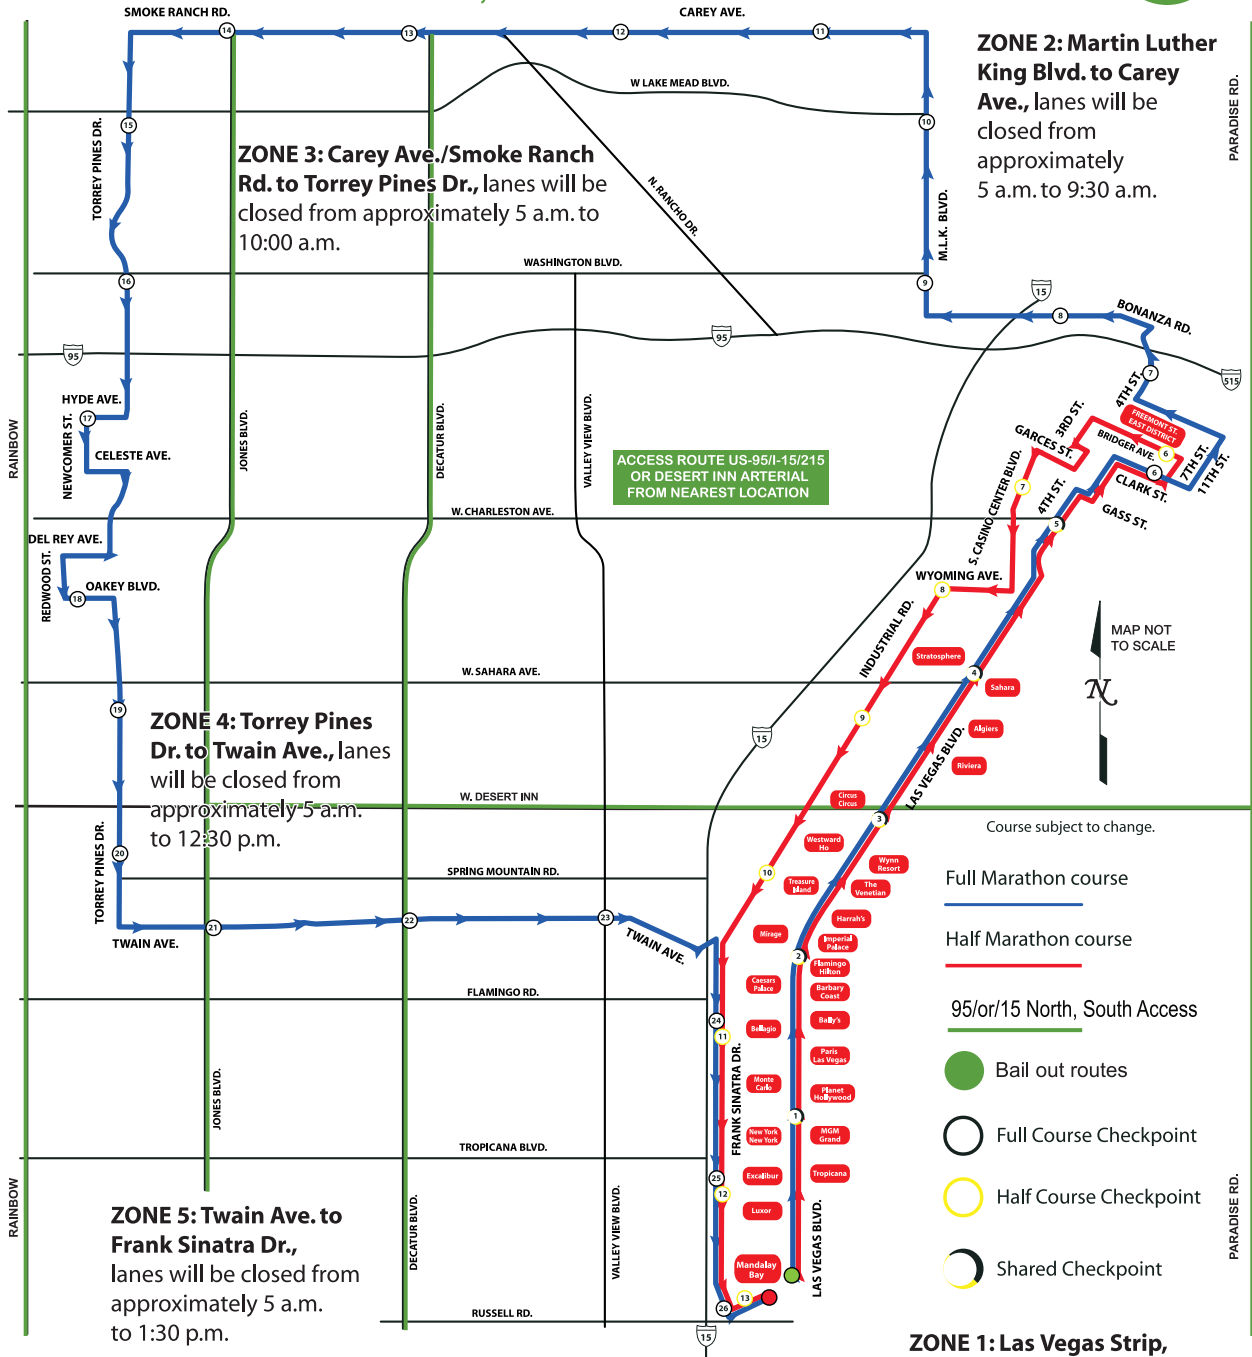

## THE 2008 LAS VEGAS MARATHON COURSE FOR THE MARATHON AND HALF-MARATHON

### 95/or/15 North, South Access

### 95/or/15 North, South Access Road Closures and Detours

Detours and road closures start as early as 4 a.m. in some areas.

visit [www.lvmarathon.com](http://www.lvmarathon.com) for up-to-date on:  
Road Closures • Detours • Times • Alternate Routes

**El Domingo 7 de Diciembre**  
**Las calles estarán cerradas debido a la maratón!**  
**Vengan a disfrutar de este gran evento!**