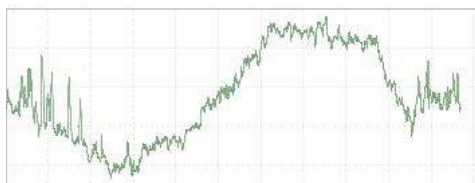

[Chart Details](#)

Comments