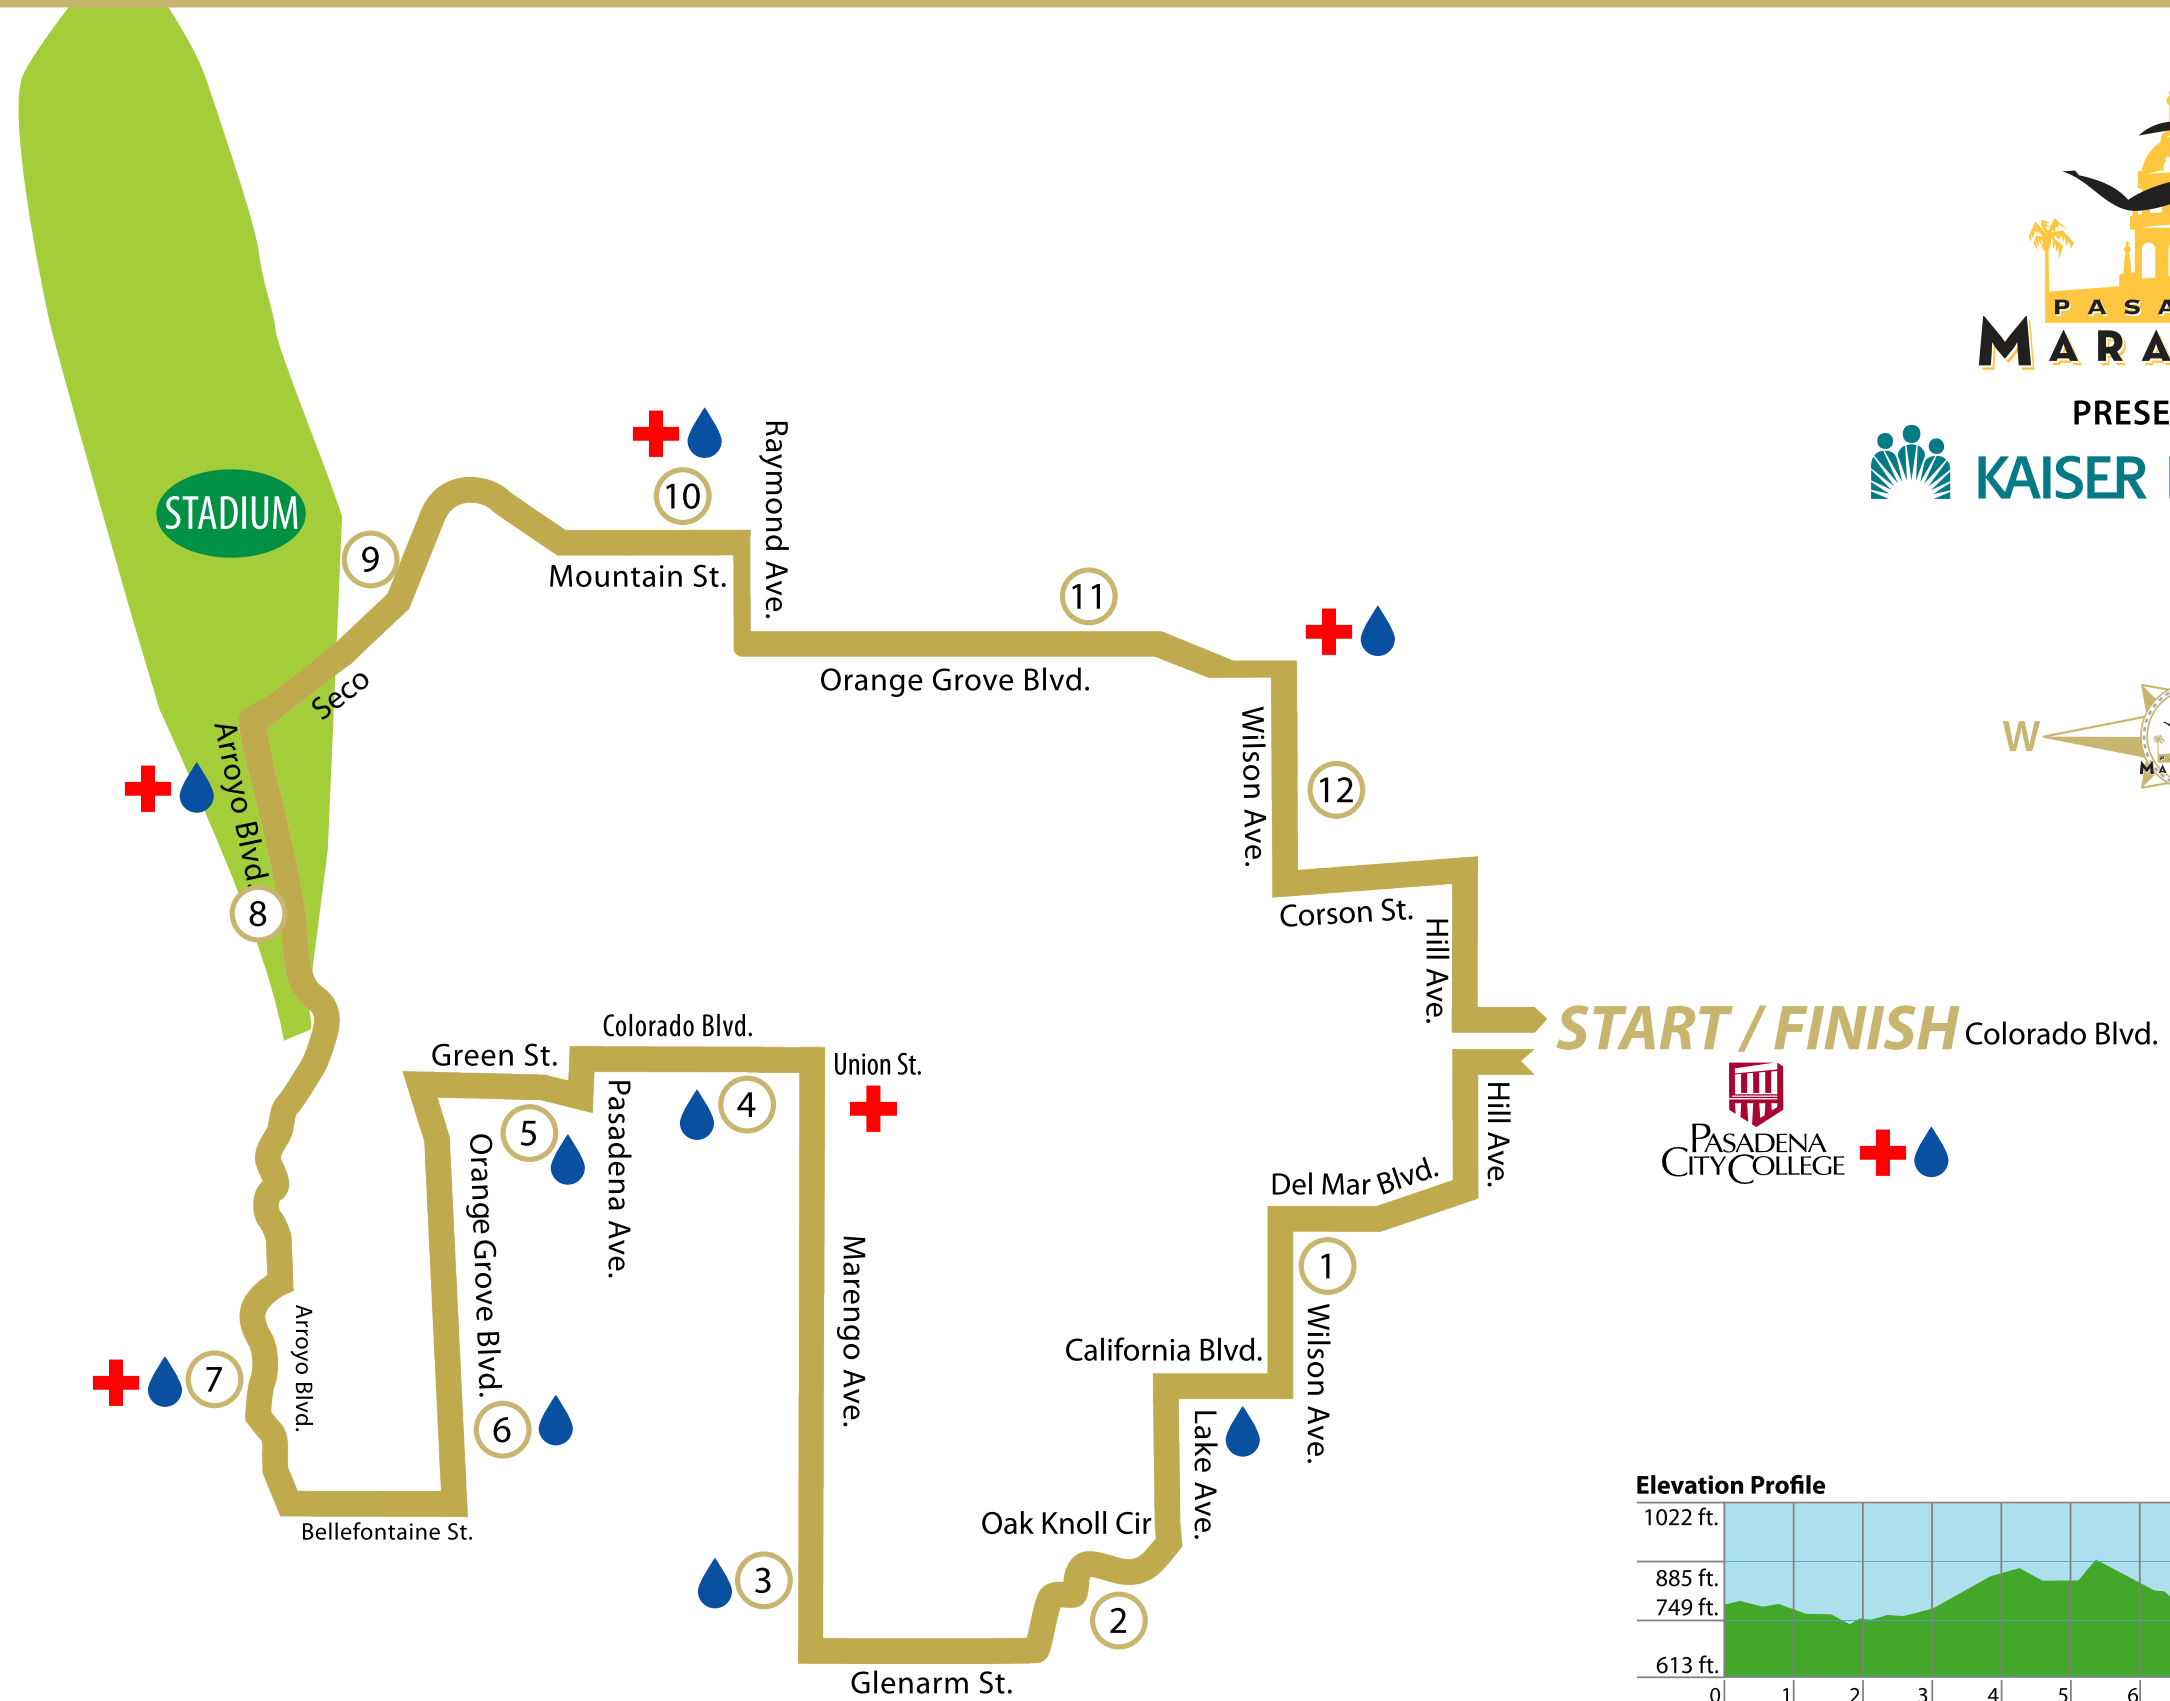

Pasadena Half Marathon Course

PRESENTED BY
KAISER PERMANENTE

START / FINISH Colorado Blvd.

Elevation Profile

Total climb: 544 feet / 166 m
Total elevation change: 1089 feet / 332 m

Water Stations & Porta Potties First Aid Station